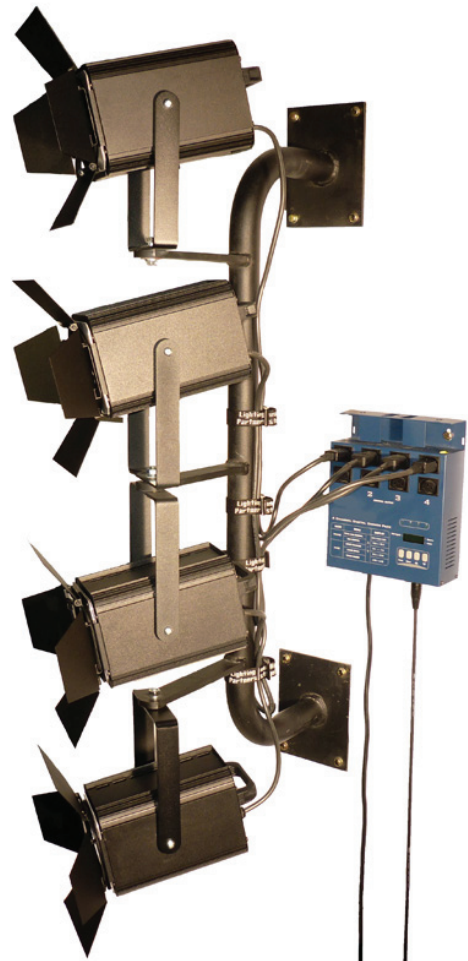

Install Kit 2 Specification

Order code: KIT-INSTALL2

Install Kit 2 is our Fresnel kit, The 4 CCT Fresnels offer enhanced control over your stage wash. Fresnels produce a soft edged beam of light and allow you to change the size of your beam from a small spot to a wide flood, the Barndoors allow you to shape the beam where necessary.

The Kit contains everything you need to get you started, right down to the cable straps to keep everything neat and tidy.

Contents:

- 1 x Installation Bar
- 4 x CCT Minuette Fresnel Lanterns complete with Lamps and barndoors
- 1 x 4 Channel dimmer
- 1 x DMX Controller
- 1 x Extension Lead
- 1 x 20M 3 Pin DMX Cable
- 1 x Spare Lamp
- 2 x Cable Straps
- 1 x Drama Colour Kit
- 1 x Fixing kit complete with drill bit

Colour Set contains:

- 1 x Sheet Yellow 101
- 1 x Sheet Straw 103
- 1 x Primary Red 106
- 1 x Peacock Blue 115
- 1 x Sheet Steel Blue 117
- 1 x Sheet Fern Green 122
- 1 x Sheet Special Lavender 137
- 1 x Sheet Apricot 147
- 1 x Sheet Pale Gold 152
- 1 x Sheet Zenith Blue 195